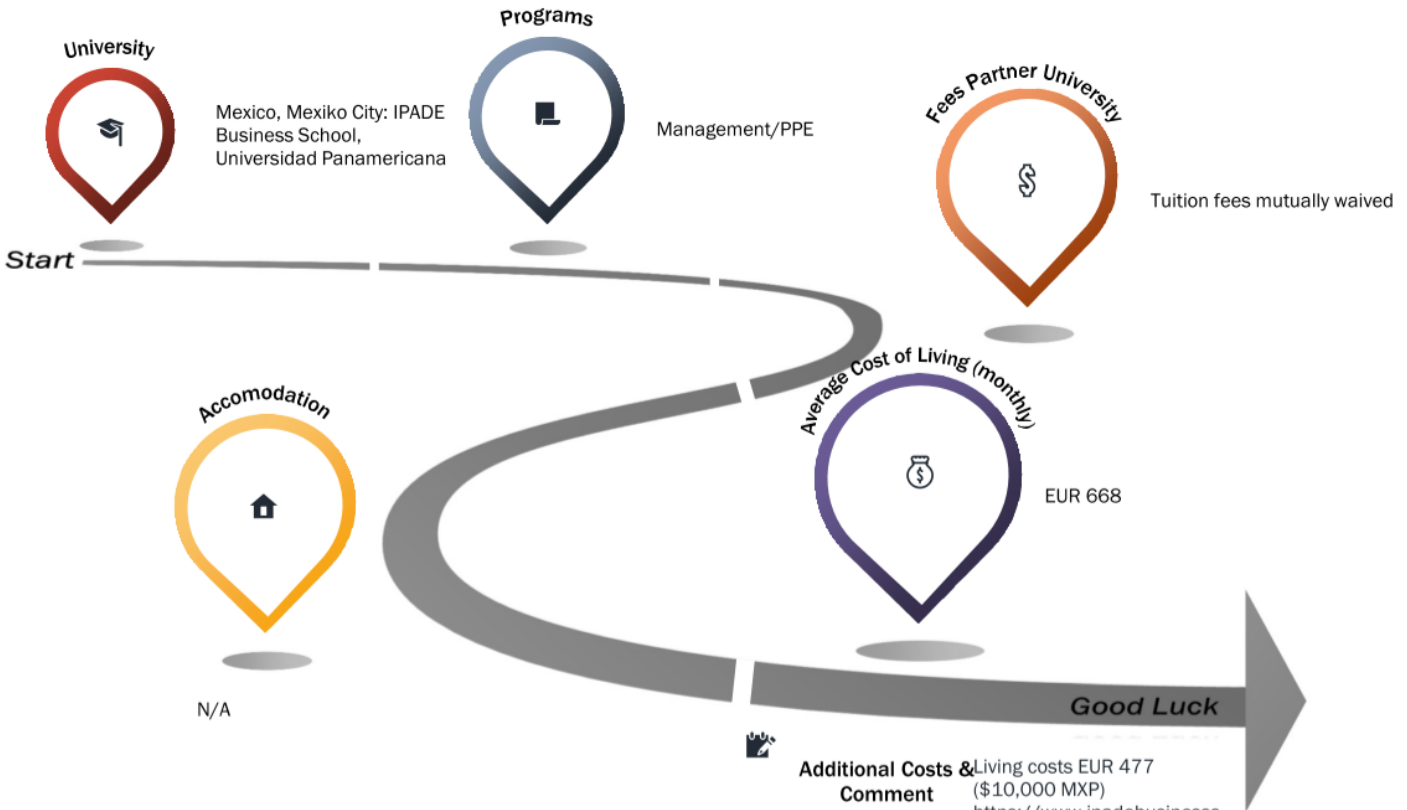

Programs

Management/PPE

Fees Partner University

Tuition fees mutually waived

Start

Accommodation

N/A

Average Cost of Living (monthly)

EUR 978

Good Luck

Additional Costs & Comment

Accommodation/board, transportation

University

Mexico, Mexiko City: IPADE Business School, Universidad Panamericana

Programs

Management/PPE