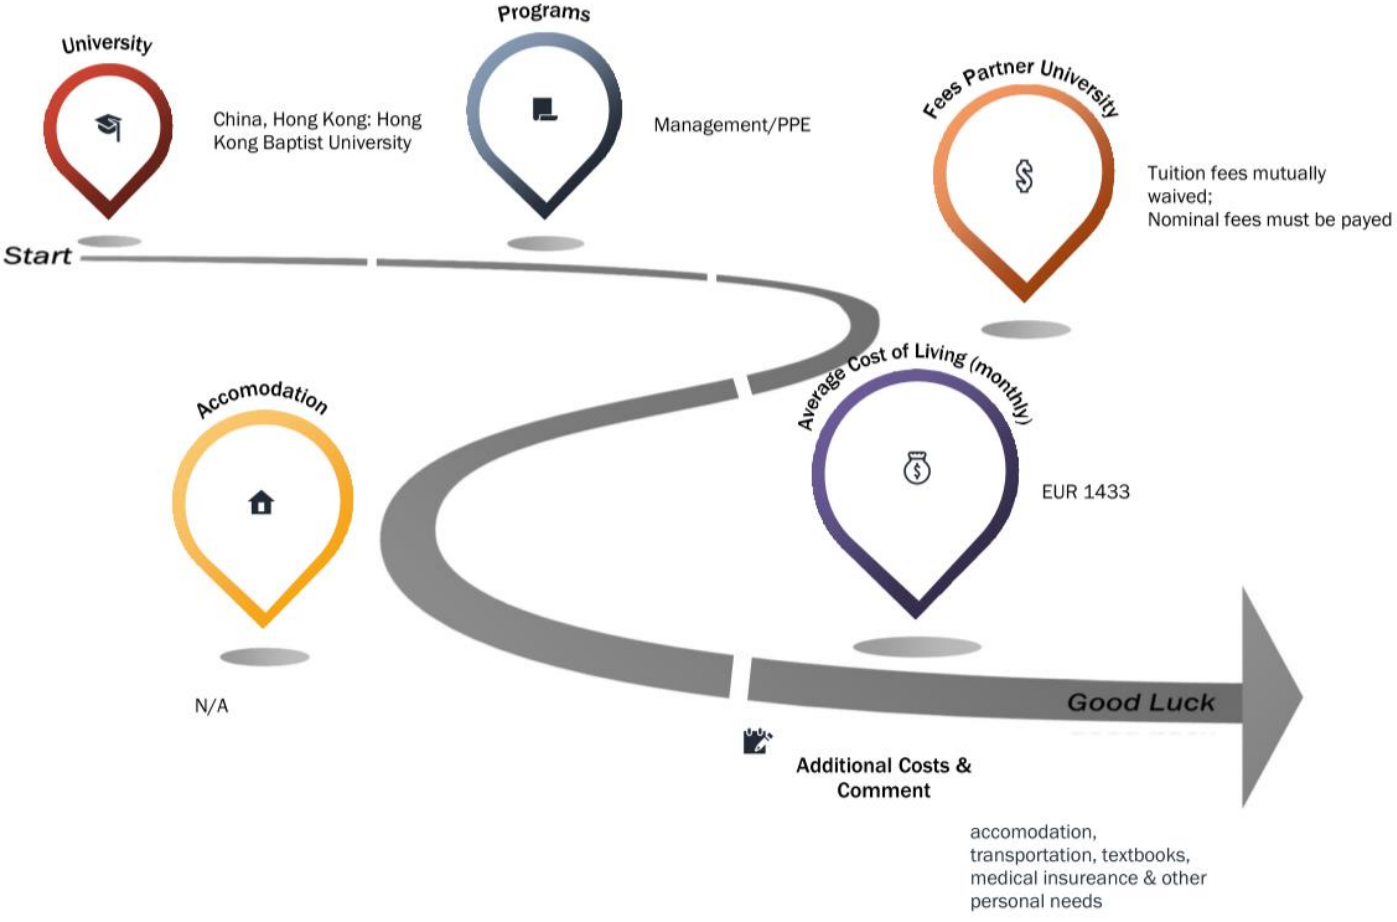

Global Partners Cost Overview

IMPORTANT NOTE

The global fees change every year. These are the cost graphs from 2022. Please be aware these costs have likely changed and are for rough guidance only.

GLOBAL PARTNERS OVERVEIW

1. [Hong Kong Baptist University \[China\]](#)
2. [Zhejiang University \[China\]](#)
3. [University of Havana \[Cuba\]](#)
4. [Kansai University \[Japan\]](#)
5. [Reitaku University \[Japan\]](#)
6. [Sophia University \[Japan\]](#)
7. [Korea University \[Korea\]](#)
8. [IPADE Business School, Universidad Panamericana \[Mexico\]](#)
9. [Regent's University \[UK\]](#)
10. [International American University Richmond \[UK\]](#)
11. [Universiteit van Stellenbosch \[South Africa\]](#)

EUR 978

Good Luck

Additional Costs & Comment

Accommodation/board, transportation

University

Mexico, Mexiko City: IPADE Business School, Universidad Panamericana

Programs

Management/PPE