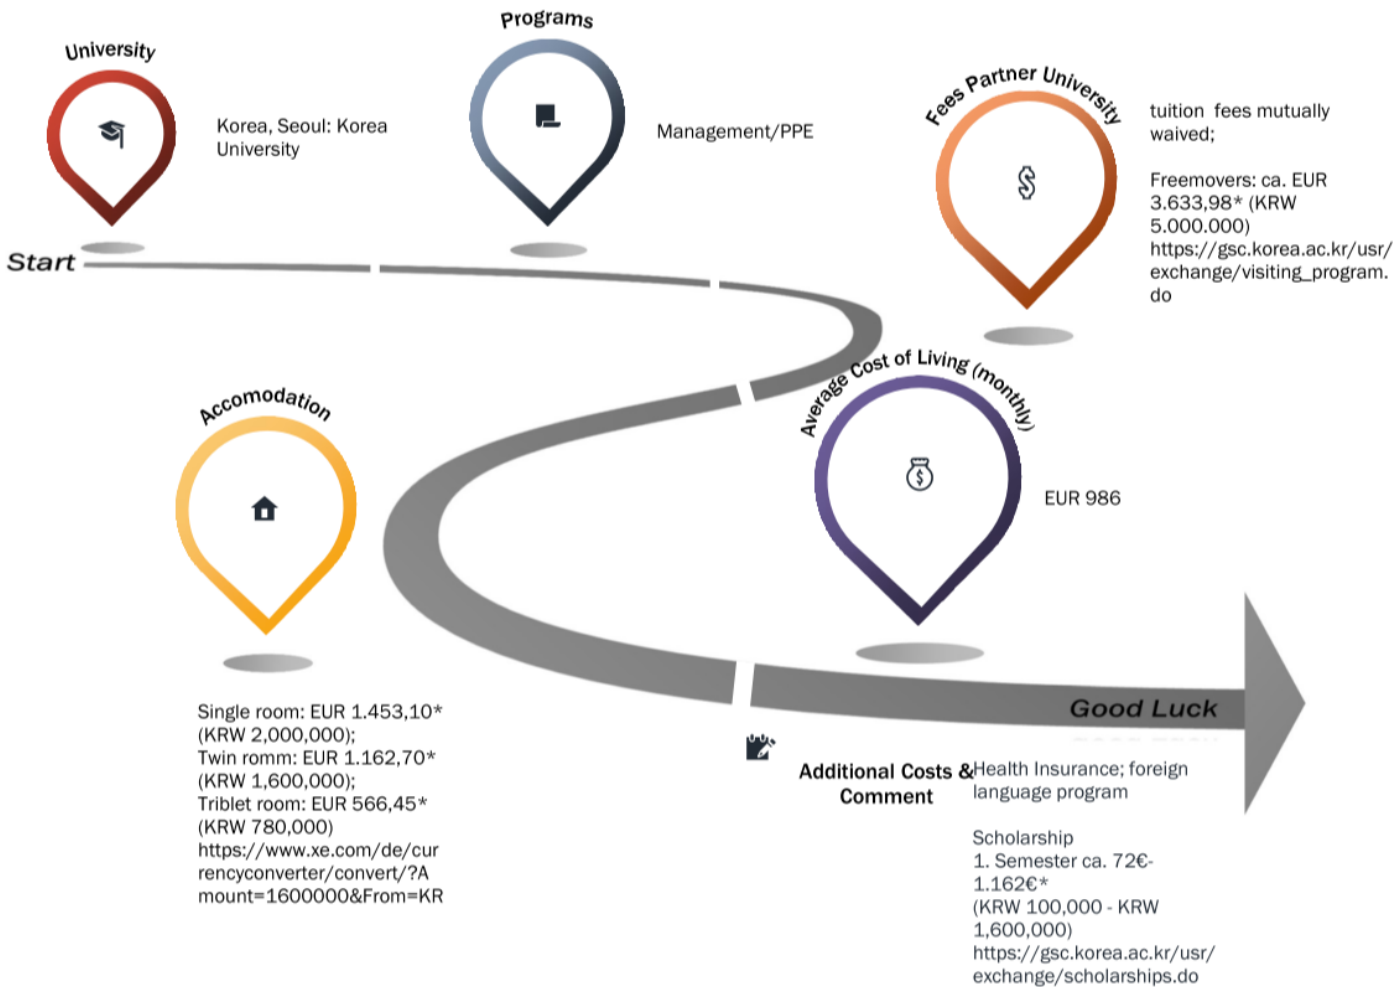

Programs

Management/PPE

Fees Partner University

Tuition fees mutually waived

Start

Accommodation

N/A

Average Cost of Living (monthly)

EUR 978

Good Luck

Additional Costs & Comment

Accommodation/board, transportation

University

Mexico, Mexiko City: IPADE Business School, Universidad Panamericana

Programs

Management/PPE