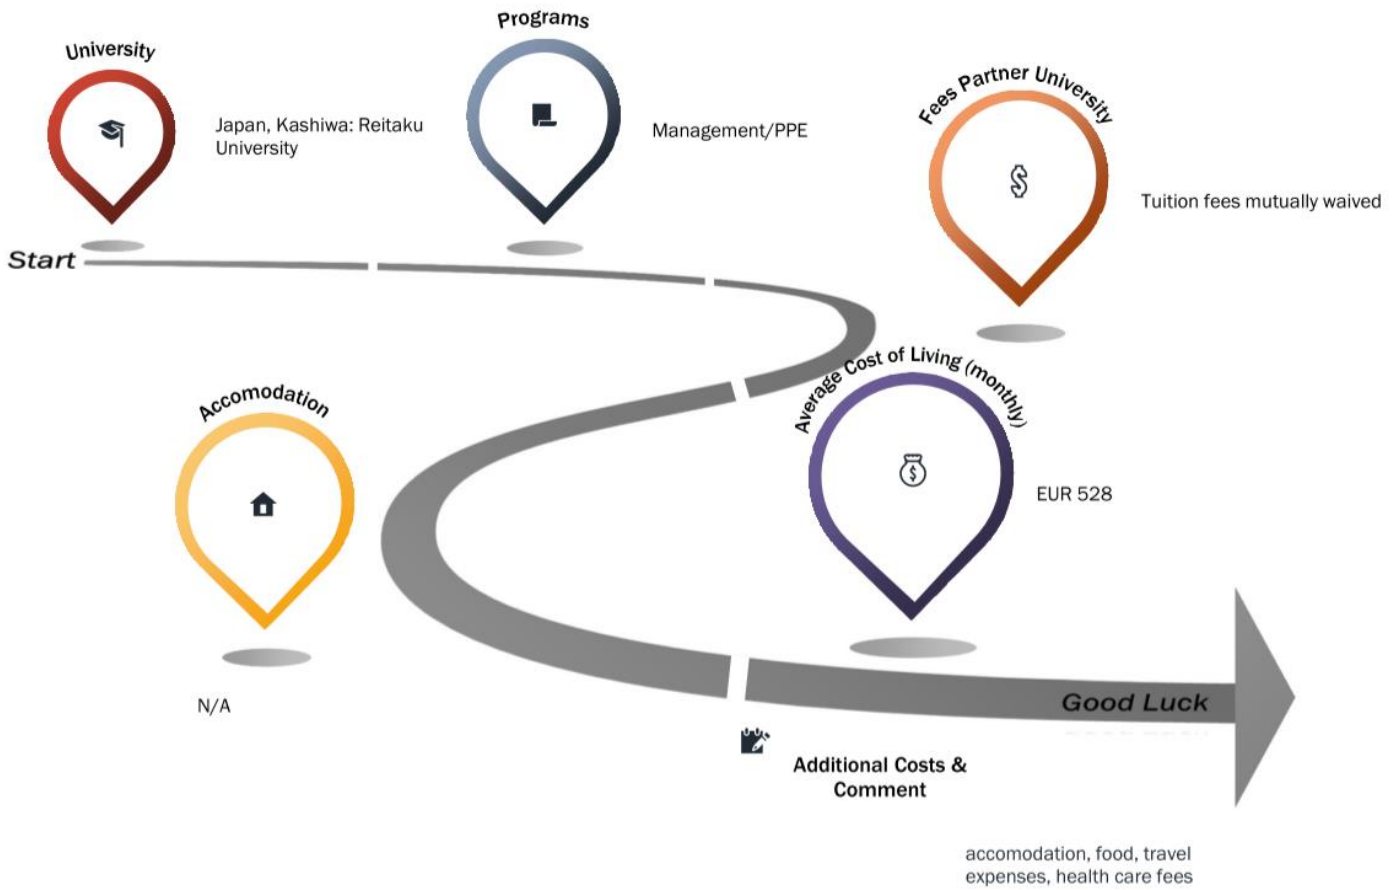

N/A

Average Cost of Living (monthly)

EUR 1433

Good Luck

Additional Costs & Comment

acomodation, transportation, textbooks, medical insurance & other personal needs

University

Japan, Tokyo: Sophia University

EUR 978

Good Luck

Additional Costs & Comment

Accommodation/board, transportation

University

Mexico, Mexiko City: IPADE Business School, Universidad Panamericana

Programs

Management/PPE