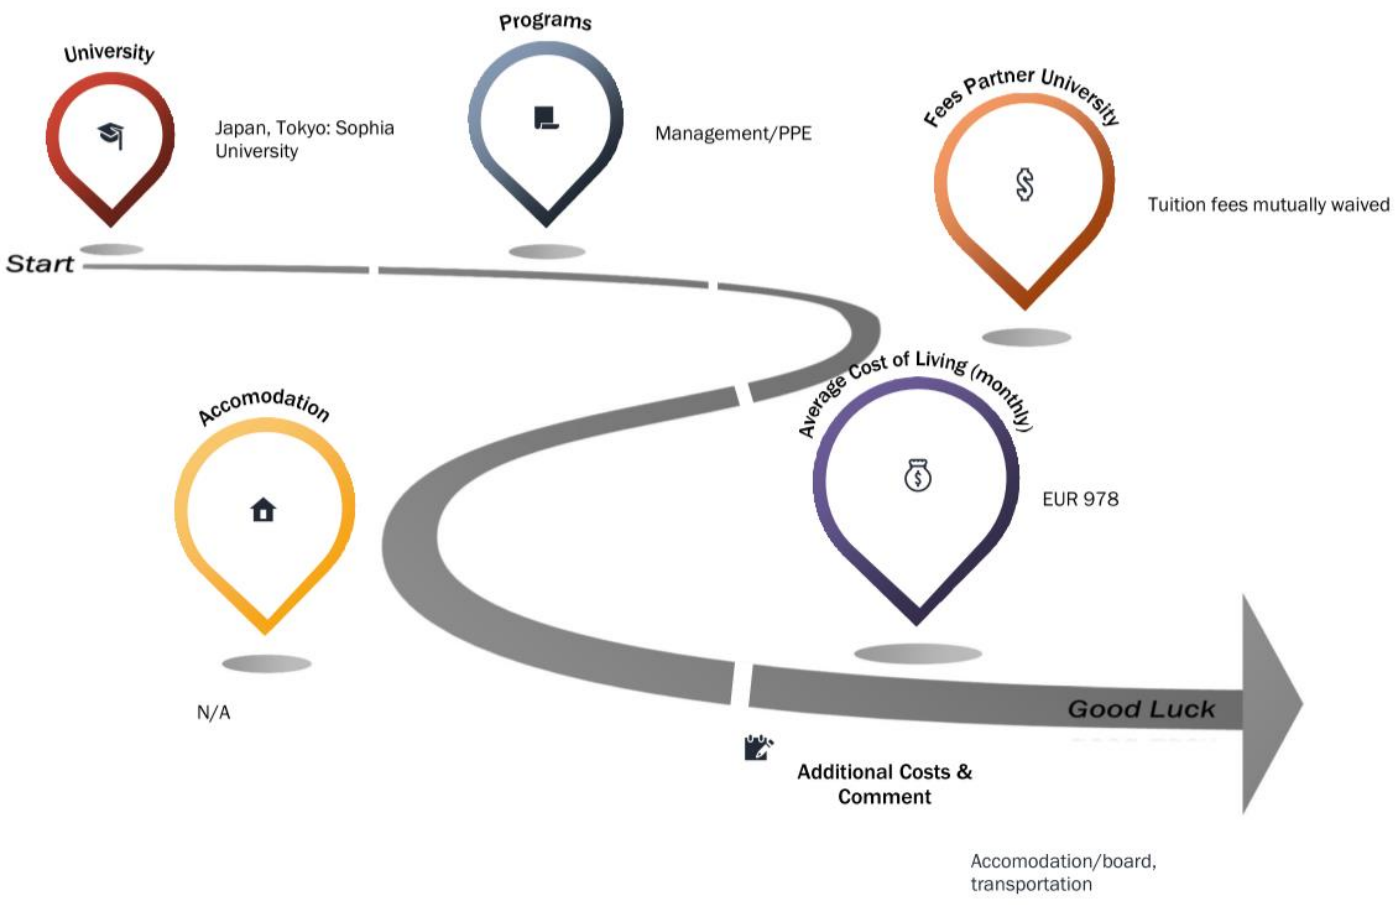

N/A

Average Cost of Living (monthly)

EUR 1433

Good Luck

Additional Costs & Comment

acomodation, transportation, textbooks, medical insurance & other personal needs

University

Japan, Tokyo: Sophia University

EUR 978

Good Luck

Additional Costs & Comment

Accommodation/board, transportation

University

Mexico, Mexiko City: IPADE Business School, Universidad Panamericana

Programs

Management/PPE