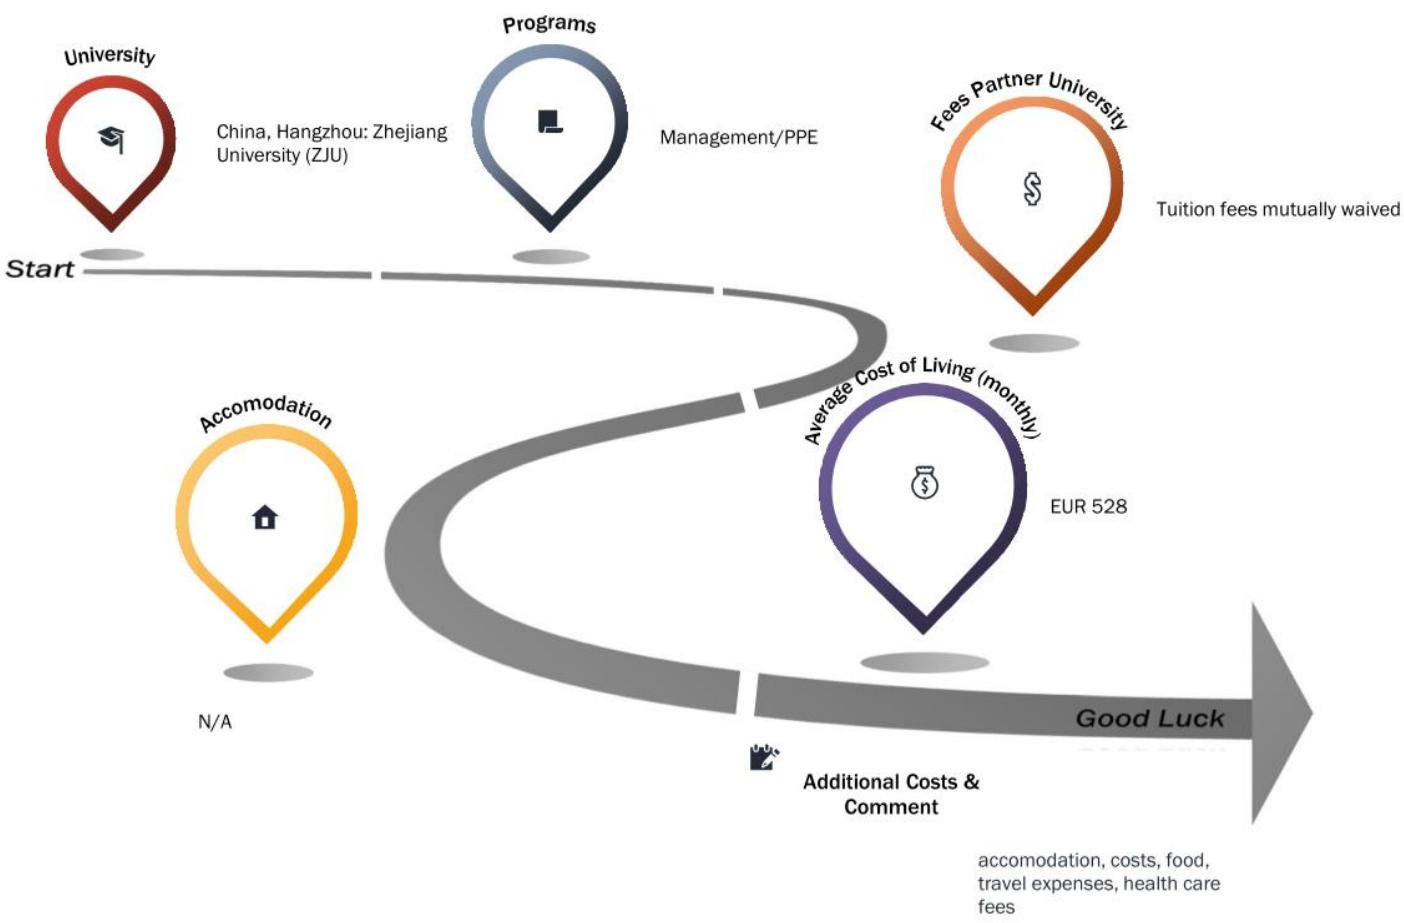

N/A

Average Cost of Living (monthly)

EUR 1433

Good Luck

Additional Costs & Comment

acomodation, transportation, textbooks, medical insurance & other personal needs

University

Japan, Tokyo: Sophia University

EUR 978

Good Luck

Additional Costs & Comment

Accommodation/board, transportation

University

Mexico, Mexiko City: IPADE Business School, Universidad Panamericana

Programs

Management/PPE