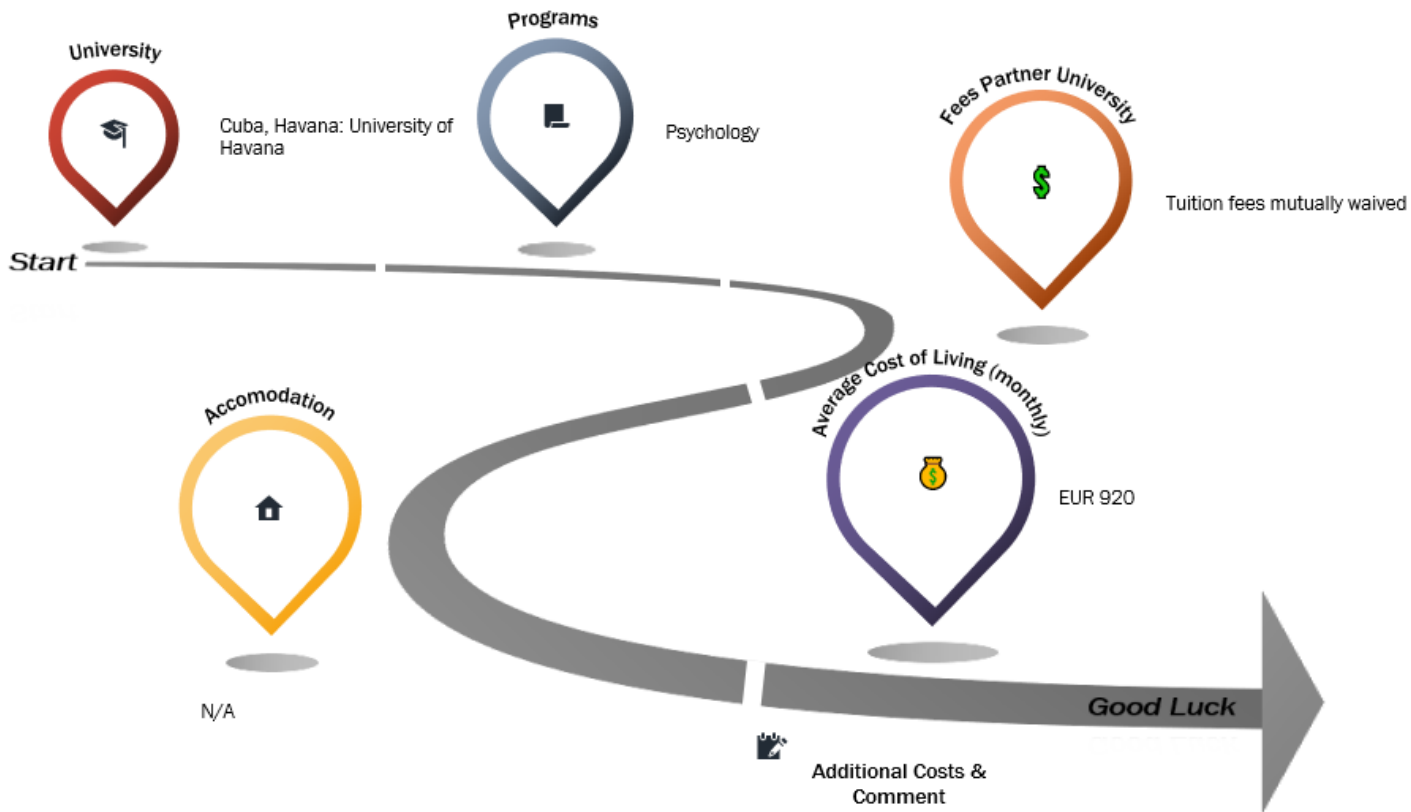

N/A

Average Cost of Living (monthly)

EUR 1433

Good Luck

Additional Costs & Comment

acomodation, transportation, textbooks, medical insurance & other personal needs

University

Japan, Tokyo: Sophia University