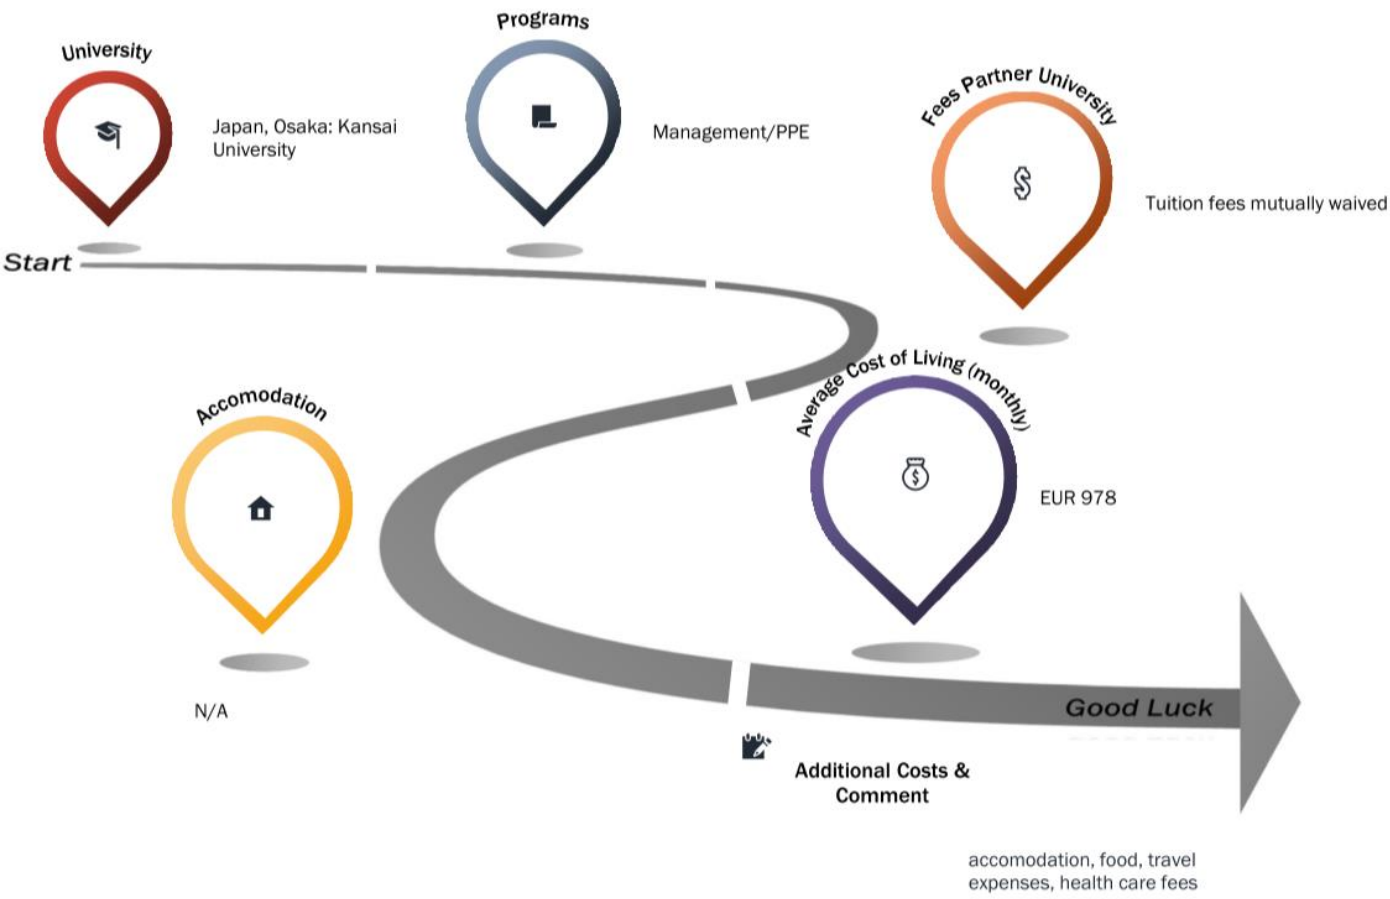

N/A

Average Cost of Living (monthly)

EUR 1433

Good Luck

Additional Costs & Comment

acomodation, transportation, textbooks, medical insurance & other personal needs

University

Japan, Tokyo: Sophia University

EUR 978

Good Luck

Additional Costs & Comment

Accommodation/board, transportation

University

Mexico, Mexiko City: IPADE Business School, Universidad Panamericana

Programs

Management/PPE